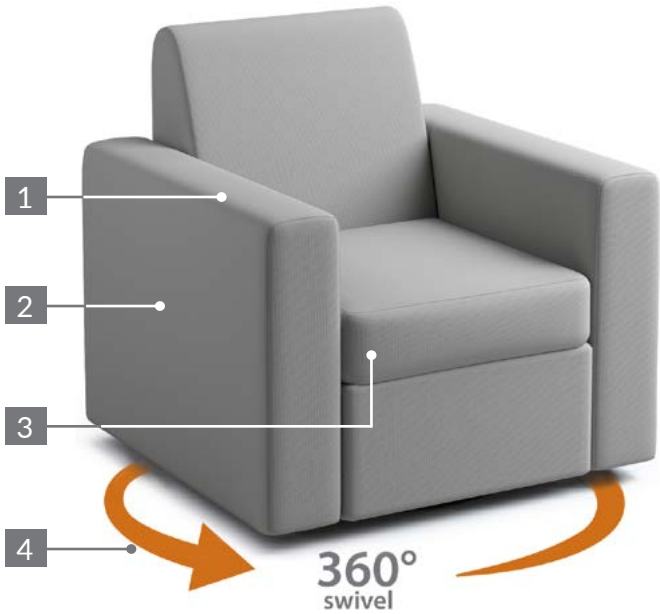

A twist on comfort

Nova

Designed for style and versatility, this chair seamlessly blends into any space. With its smooth, effortless 360-degree swivel mechanism, you have the freedom to explore your surroundings without ever leaving the comfort of your seat. So, catch up on your favorite book or turn your attention to the conversation at hand.

 **Russwood**[®]

Specifications

- 1 Frame is constructed of CNC cut 3/4" plywood and solid wood.
- 2 Polyester fabric or wipe-clean vinyl upholstery. CAL 117 compliant.
- 3 Seat cushions are 7" thick, High Resiliency foam for better feel and bounce back.
- 4 Steel swivel base allows a full 360 degree rotation.

Fabric (grade 1) - (Montgomery by Culp)

Vinyls - (grade 1) - (Hathaway by Culp)

NOVA					
Product #	Description	Seat Height	Total Height	Width	Depth
NV-CH	Nova Swivel Chair	18"	33.25"	33.5"	33.75"

Dealer Information: 800-792-0253 Fax: 919-779-7403 Email: info@russwood.com
 2009 Carr-Pur Drive | Raleigh, NC 27603 | www.russwood.com