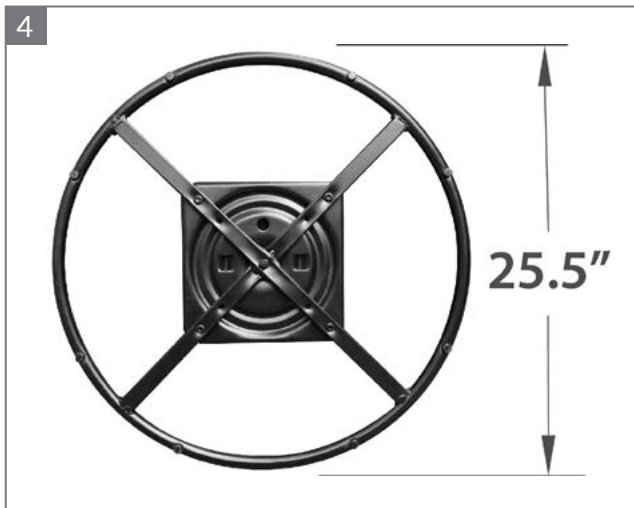

A twist on comfort

Nova

Designed for style and versatility, this chair seamlessly blends into any space. With its smooth, effortless 360-degree swivel mechanism, you have the freedom to explore your surroundings without ever leaving the comfort of your seat. So, catch up on your favorite book or turn your attention to the conversation at hand.

 **Russwood**[®]

Specifications

- 1 Frame is constructed of CNC cut 3/4" plywood and solid wood.
- 2 Polyester fabric or wipe-clean vinyl upholstery. CAL 117 compliant.
- 3 Seat cushions are 7" thick, High Resiliency foam for better feel and bounce back.
- 4 Steel swivel base allows a full 360 degree rotation.

Fabric (grade 1) - (Montgomery by Culp)

Vinyls - (grade 1) - (Hathaway by Culp)

NOVA					
Product #	Description	Seat Height	Total Height	Width	Depth
NV-CH	Nova Swivel Chair	18"	33.25"	33.5"	33.75"

Dealer Information: 800-792-0253 Fax: 919-779-7403 Email: info@russwood.com
 2009 Carr-Pur Drive | Raleigh, NC 27603 | www.russwood.com